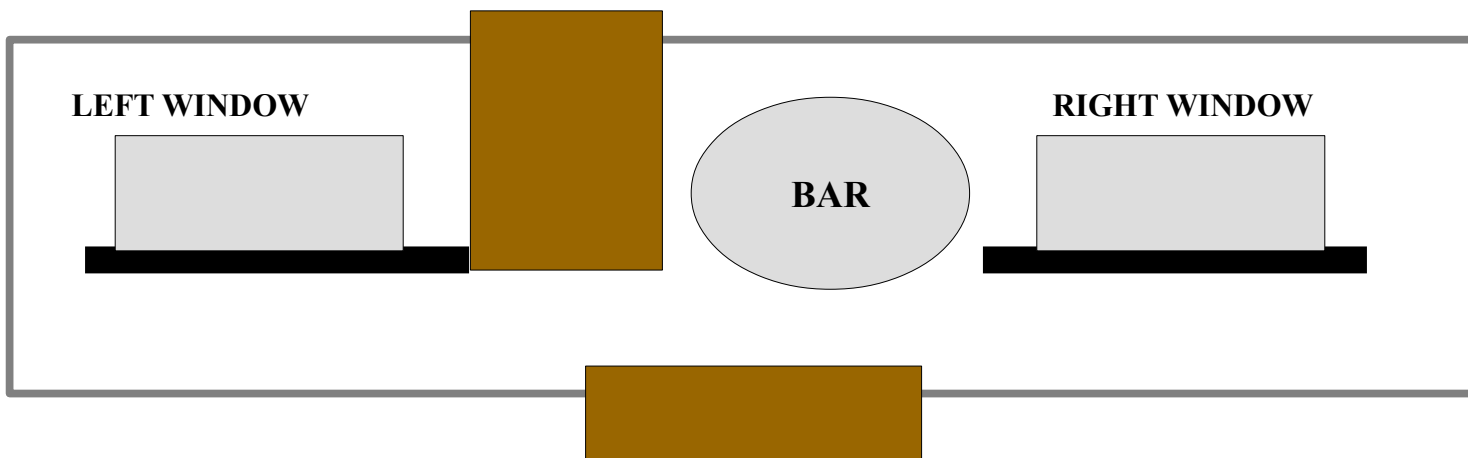

OCTOBER 2021 STAGES 3 & 4