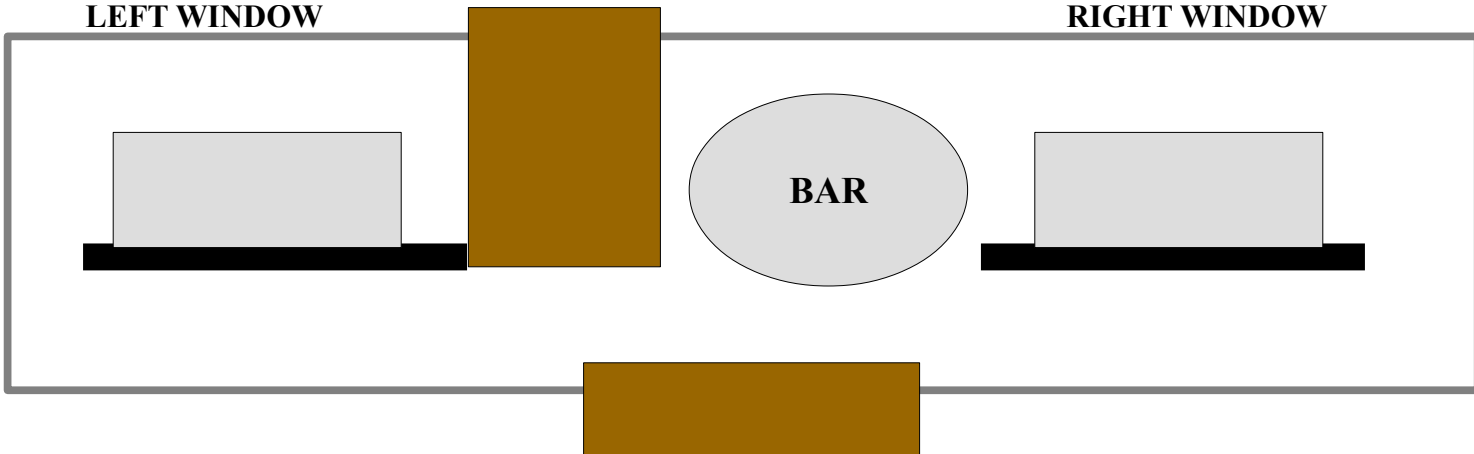

LEFT WINDOW

RIGHT WINDOW